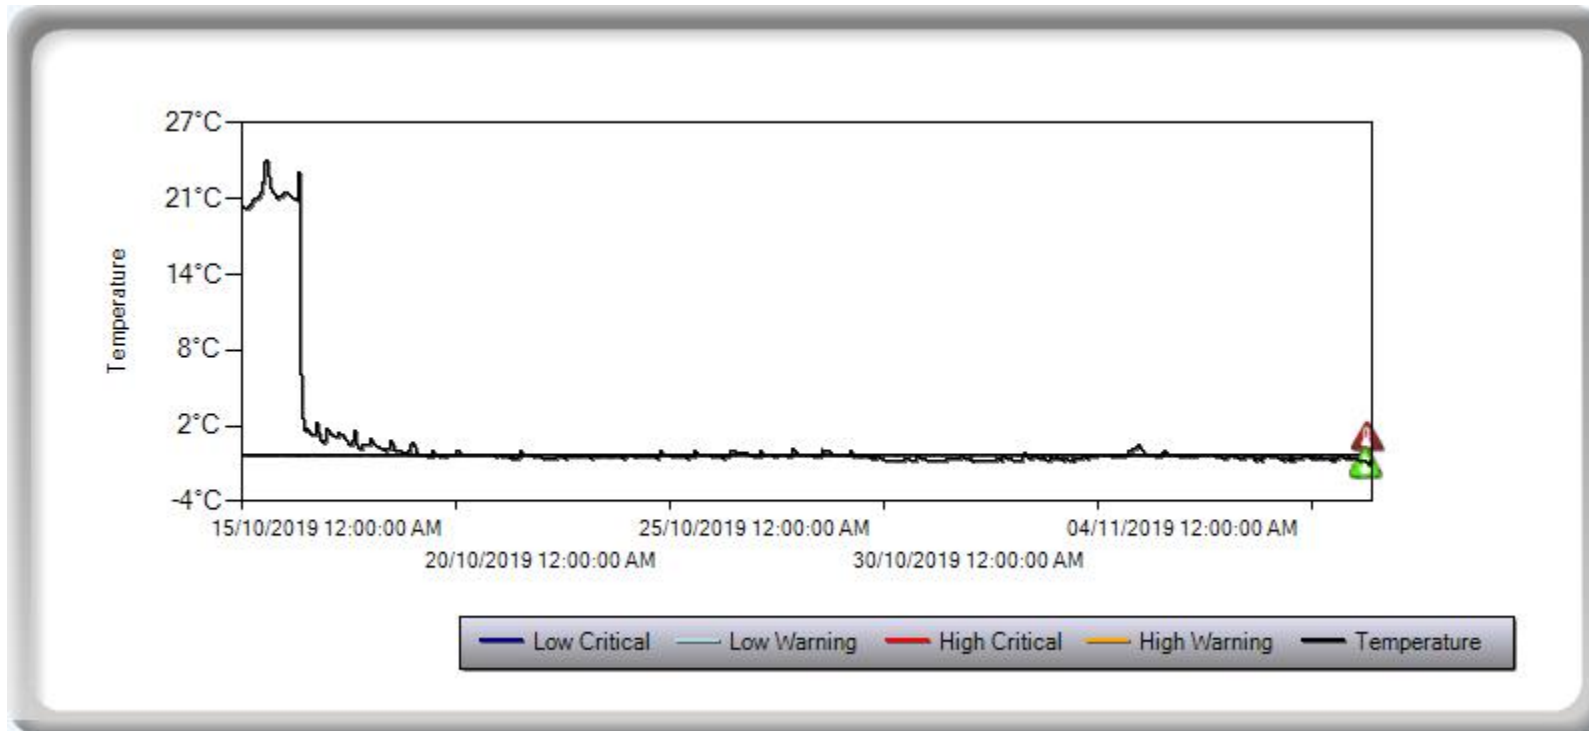

**Vehicle : Coldtreatment**  
**Serial # : 8500080620**

Sensor	Time	Location Name	Temperature	Low Critical	Low Warning	High Warning	High Critical	Type	Event
Temperature	08/11/2019 10:16 AM		-0.5°C						
Temperature	08/11/2019 9:14 AM		-0.4°C					Temperature High Critical	Temperature
Temperature	08/11/2019 8:11 AM		-0.7°C						
Temperature	08/11/2019 7:10 AM		-0.6°C					Temperature In Range	Temperature
Temperature	08/11/2019 6:08 AM		-0.4°C						

# Sensor Report

13/10/2019 12:00 AM - 08/11/2019 11:00 AM, **Timezone:** Central Europe Standard Time

Page 2 Of 15

<u>Sensor</u>	<u>Time</u>	<u>Location Name</u>	<u>Temperature</u>	<u>Low Critical</u>	<u>Low Warning</u>	<u>High Warning</u>	<u>High Critical</u>	<u>Type</u>	<u>Event</u>
Temperature	08/11/2019 4:04 AM		-0.5°C						
Temperature	08/11/2019 1:59 AM		-0.4°C						
Temperature	07/11/2019 9:50 PM		-0.3°C						
Temperature	07/11/2019 8:48 PM		-0.2°C						
Temperature	07/11/2019 6:44 PM		-0.3°C						
Temperature	07/11/2019 4:40 PM		-0.2°C						
Temperature	07/11/2019 3:38 PM		-0.1°C						
Temperature	07/11/2019 1:34 PM		-0.3°C						
Temperature	07/11/2019 12:32 PM		-0.4°C						
Temperature	07/11/2019 11:30 AM		-0.3°C						
Temperature	07/11/2019 10:28 AM		-0.4°C						
Temperature	07/11/2019 6:19 AM		-0.3°C						
Temperature	07/11/2019 5:17 AM		-0.2°C						
Temperature	07/11/2019 3:12 AM		-0.3°C						
Temperature	07/11/2019 2:10 AM		-0.2°C						
Temperature	07/11/2019 1:08 AM		-0.3°C						
Temperature	07/11/2019 12:06 AM		-0.2°C						
Temperature	06/11/2019 11:04 PM		-0.3°C						
Temperature	06/11/2019 6:56 PM		-0.1°C						
Temperature	06/11/2019 2:47 PM		-0.3°C						
Temperature	06/11/2019 1:45 PM		-0.4°C						
Temperature	06/11/2019 12:43 PM		-0.2°C						
Temperature	06/11/2019 11:40 AM		-0.4°C						
Temperature	06/11/2019 8:34 AM		-0.3°C						
Temperature	06/11/2019 7:32 AM		-0.4°C						